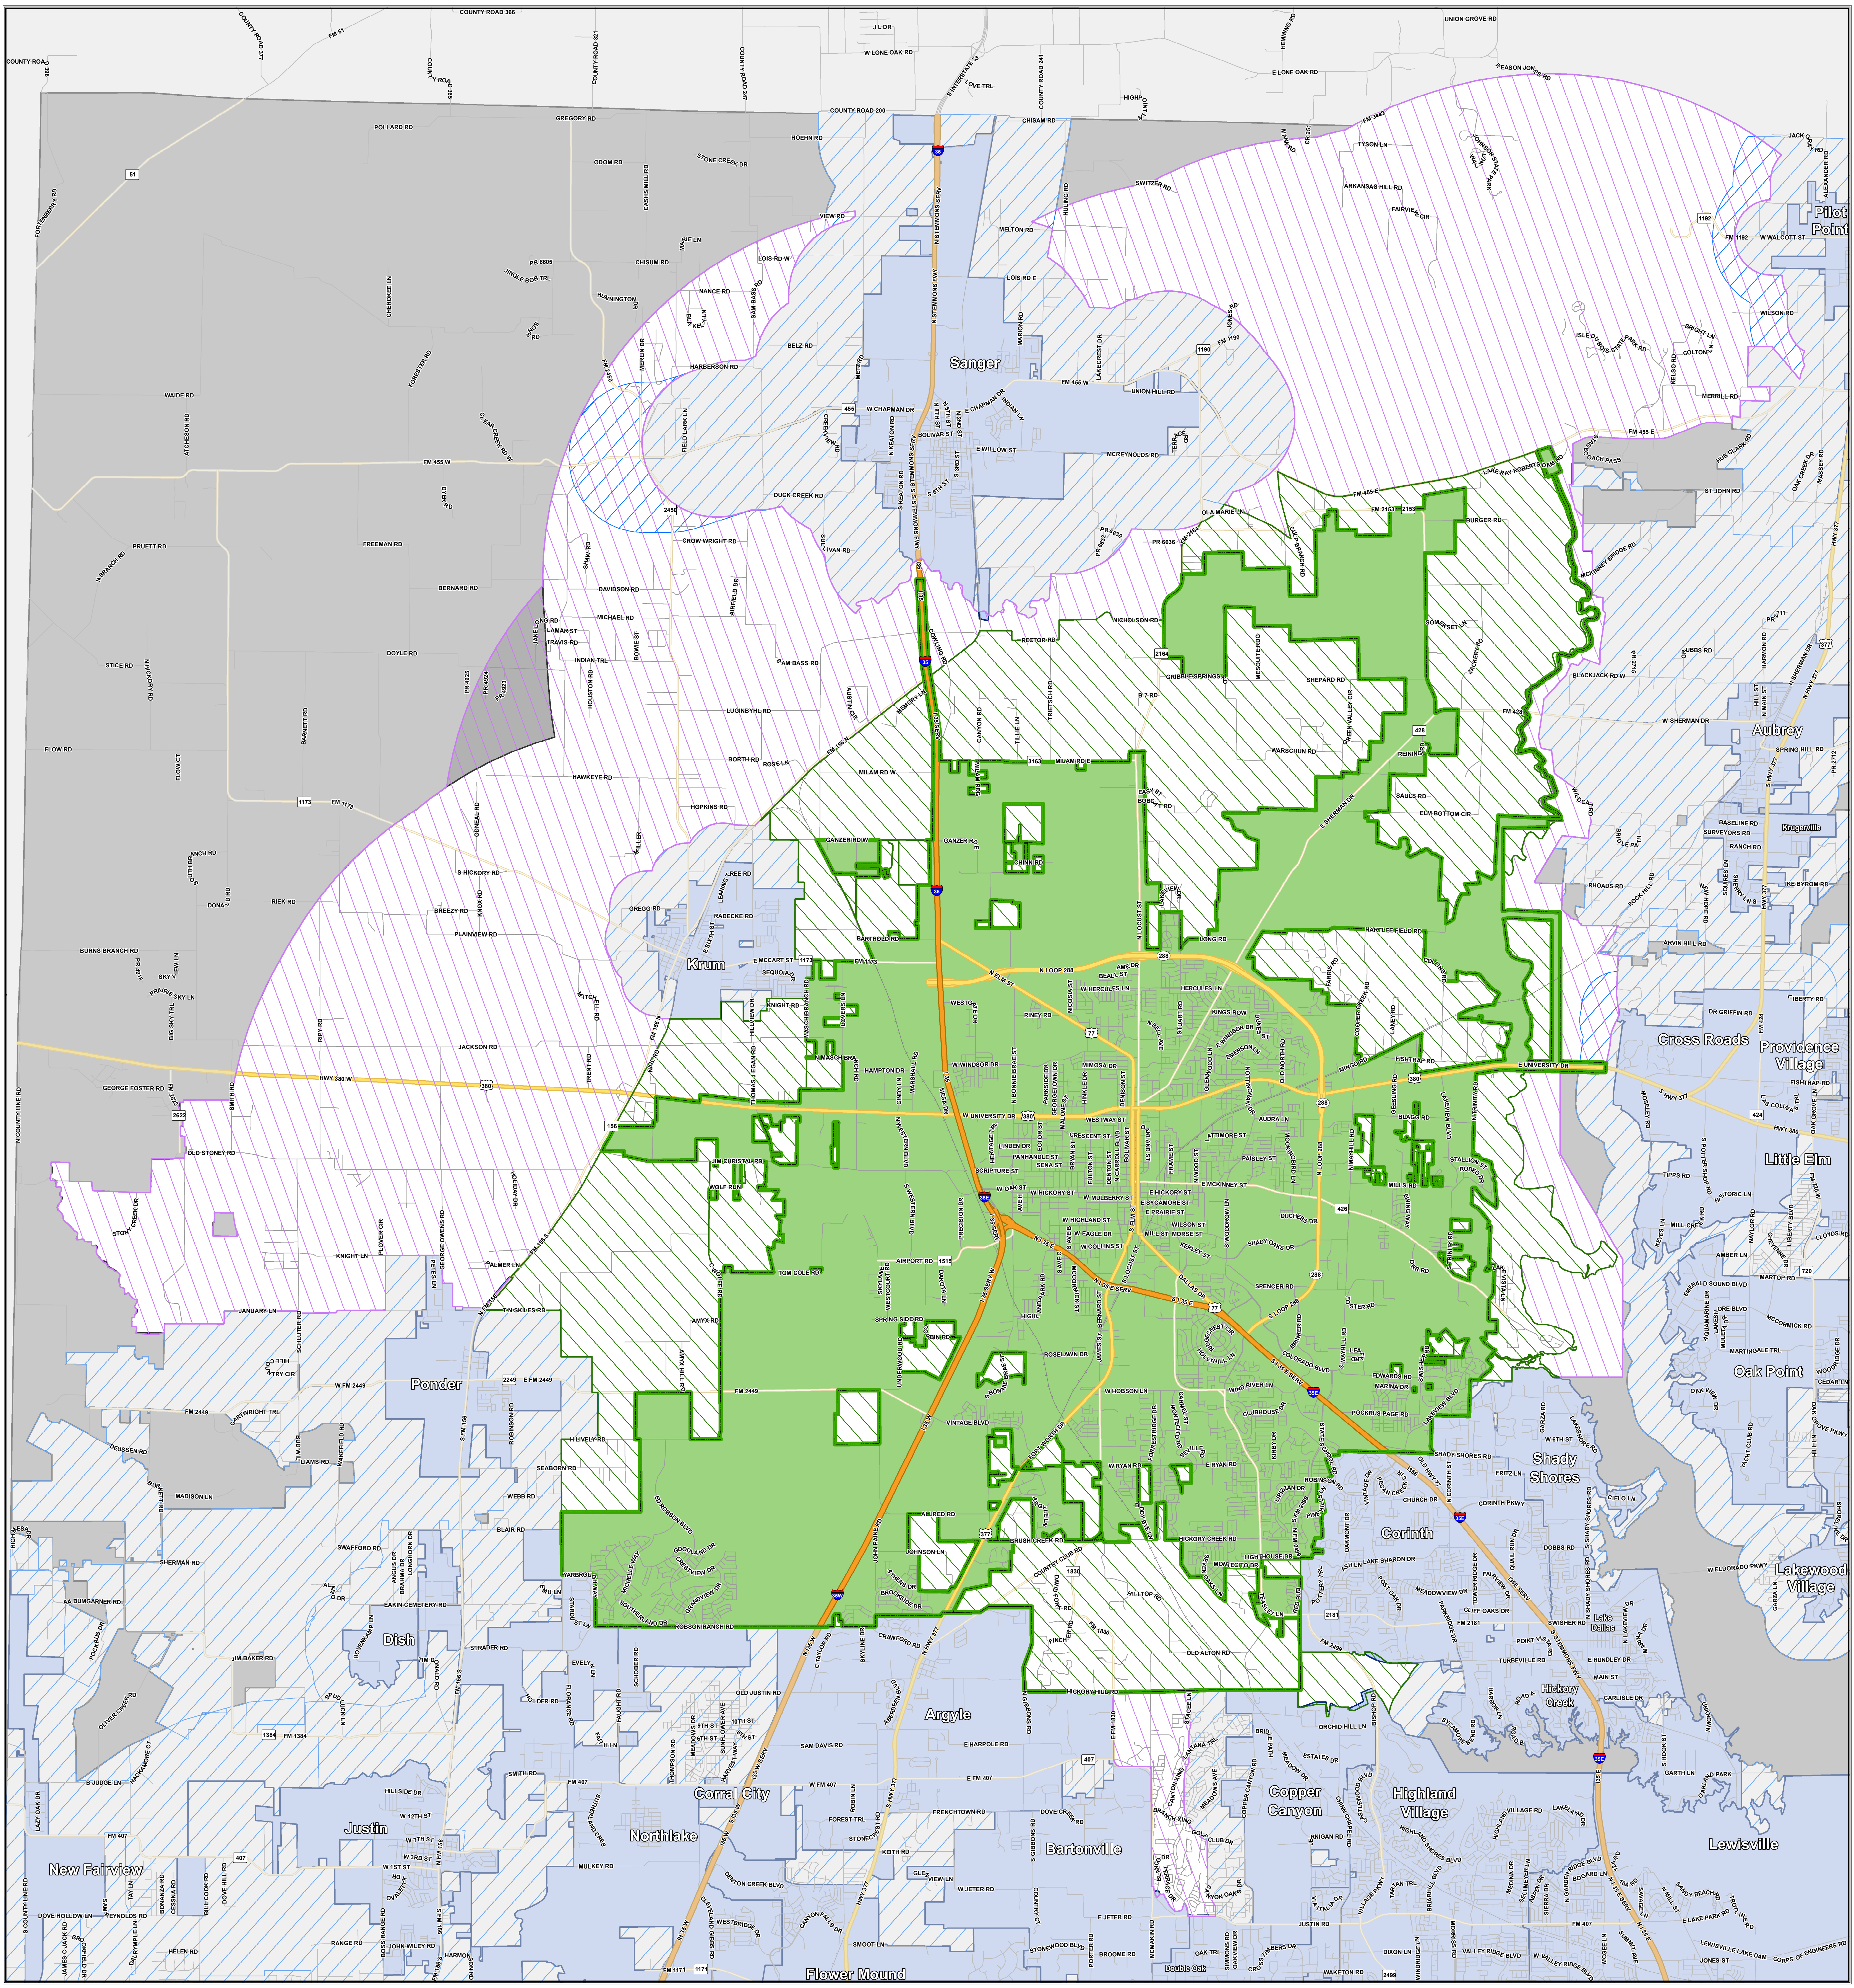

# City of Denton City Limits & ETJ Map

	City of Denton - City Limits Boundary		Other City
	City of Denton - City Proper		Other City ETJ
	City of Denton - ETJ Division 1		Denton County
	City of Denton - ETJ Division 2		

0 0.5 1 2 Miles

Date: 11/30/2022

The City of Denton has prepared maps for departmental use. These are not official maps of the City of Denton and should not be used for legal, engineering or surveying purposes but rather for reference purposes. These maps are the property of the City of Denton and have been made available to the public based on the Public Information Act. The City of Denton makes every effort to produce and publish the most current and accurate information possible. No warranties, expressed or implied, are provided for the data herein, its use, or its interpretation. Utilization of this map indicates understanding and acceptance of this statement.