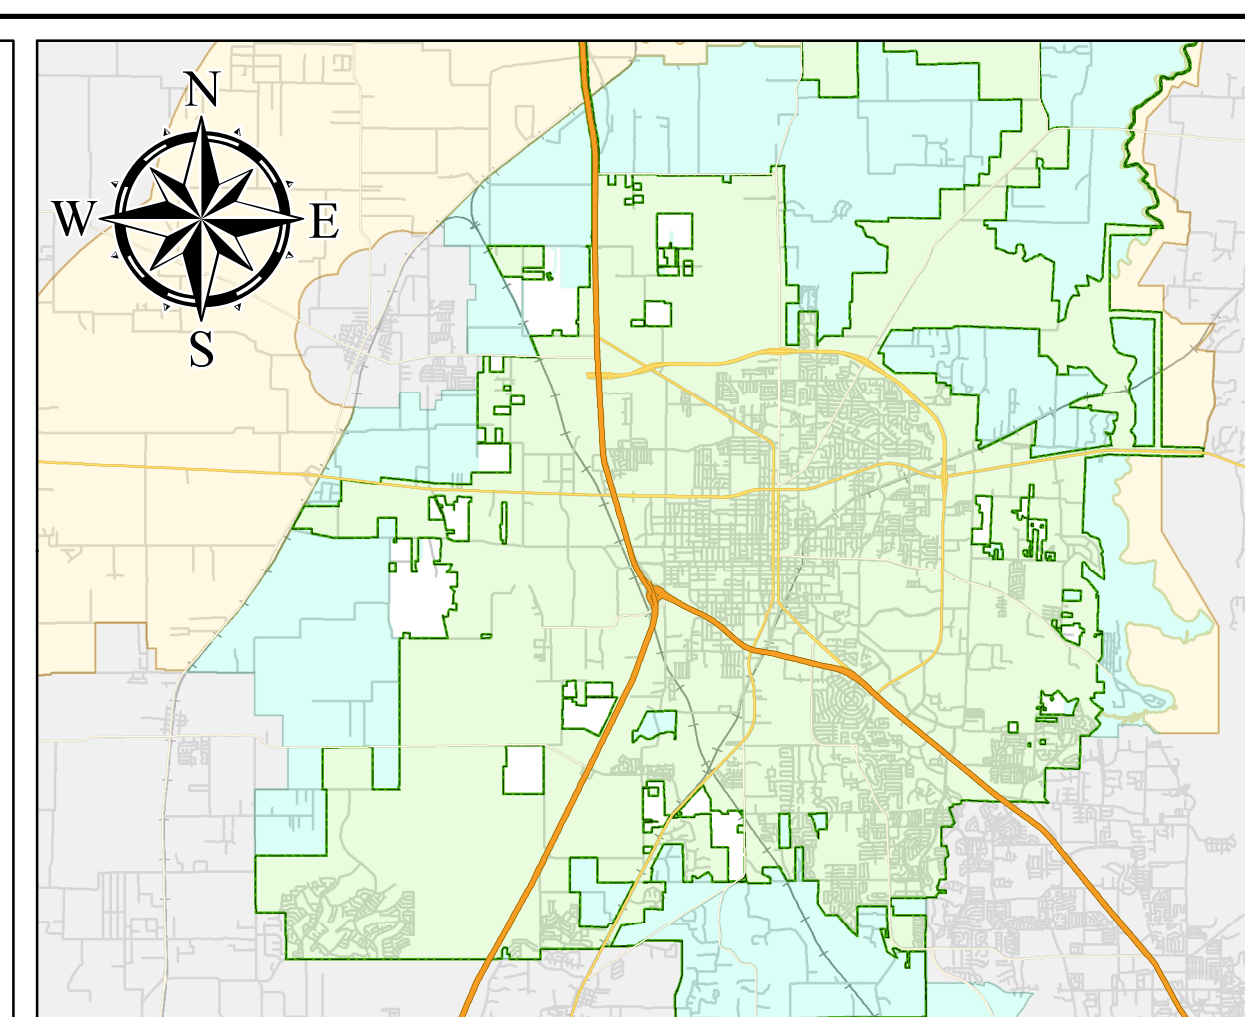

# City of Denton City Limits & ETJ Map

	City of Denton - City Limits Boundary		Other City
	City of Denton - City Proper		Other City ETJ
	City of Denton - ETJ Division 1		Denton County
	City of Denton - ETJ Division 2		

0 0.5 1 2 Miles

Date: 11/30/2022

The City of Denton has prepared maps for departmental use. These are not official maps of the City of Denton and should not be used for legal, engineering or surveying purposes but rather for reference purposes. These maps are the property of the City of Denton and have been made available to the public based on the Public Information Act. The City of Denton makes every effort to produce and publish the most current and accurate information possible. No warranties, expressed or implied, are provided for the data herein, its use, or its interpretation. Utilization of this map indicates understanding and acceptance of this statement.